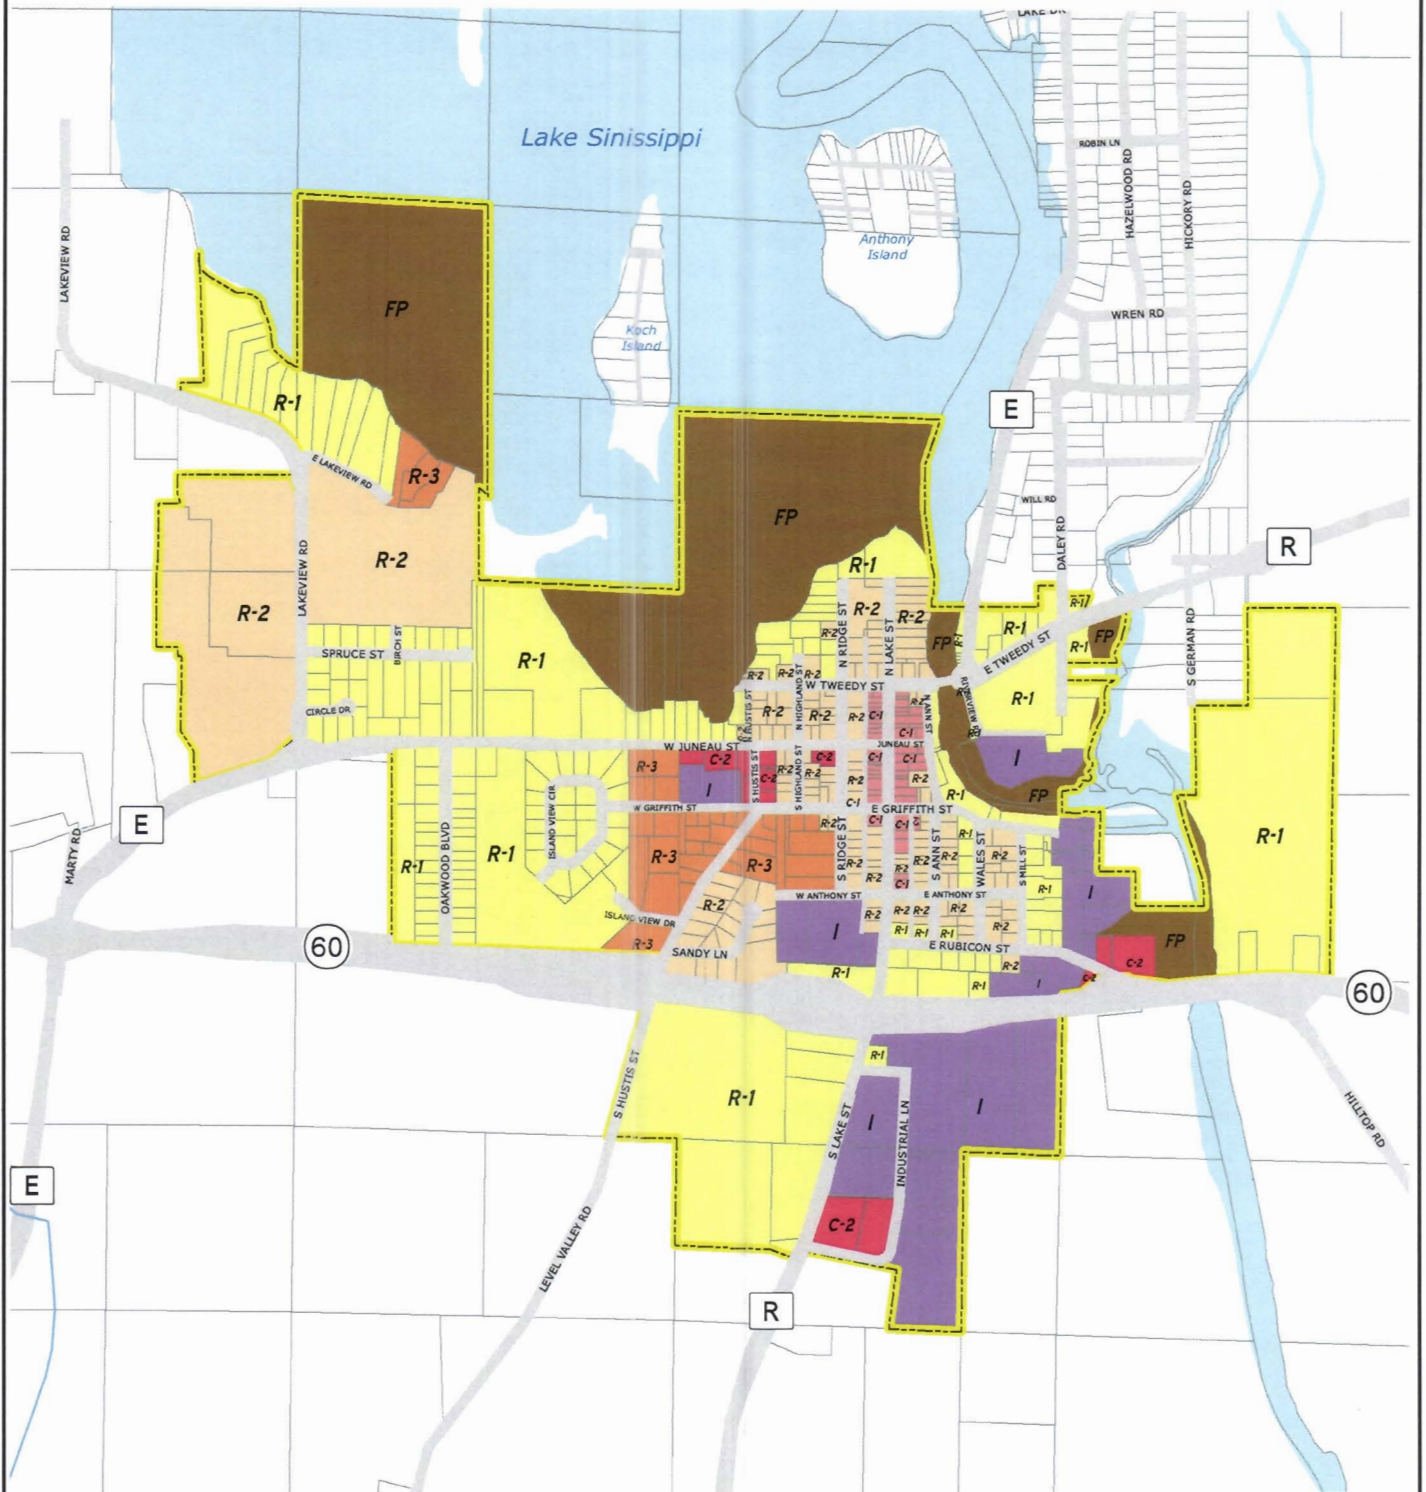

Map 9-1, Existing Zoning Village of Hustisford, Dodge County, Wisconsin

Symbols	Zoning	
Village Boundary	R-1 Residential District	I Industrial
Railroad	R-2 Residential District	C-O Conservancy
Section Line	R-3 Residential District	FP Floodplain District
Tax Parcel Boundary	C-1 Central Commercial	Road & Railroad Right-of-Way
River and Stream	C-2 Highway Commercial	Waterbody

Dodge County
Land Resources and Parks
Department

Dodge County, Wisconsin

Village of Hustisford, Town of Hustisford

Source: Dodge County Land Resources and Parks Department, May 2008